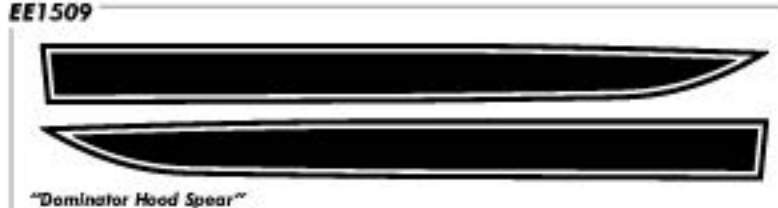

"Dominator Hood Spear"

Available in all colors including wrap film. See color chart or call for details.

EE1514