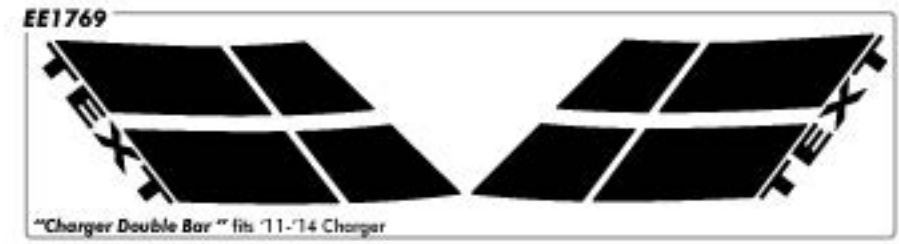

CHARGER

Available in all colors including wrap film. See color chart or call for details.

EE2024: Charger Double Bar Blank
EE3457: Charger Double Bar '15 Blank

Note: Due to extreme conditions, horizontal applications will limit warranty.