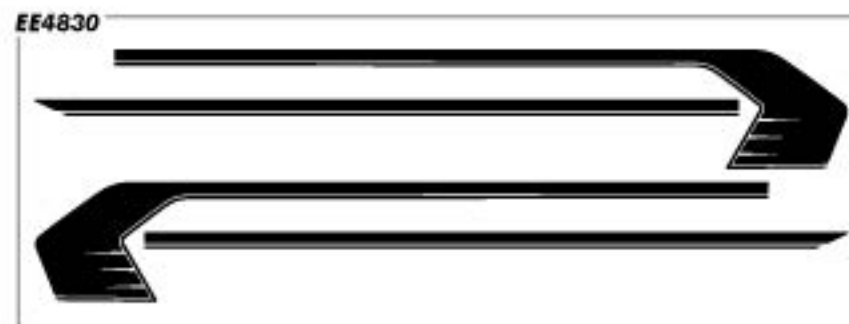

Kit designed to fit '16-'23 Tacoma.

Available in all colors
including wrap film.
See color chart or call for details.

4-RUNNER TACOMA

Ravage Hood - Blank shown here with the Ravage Side - Blank kit. (sold separately)