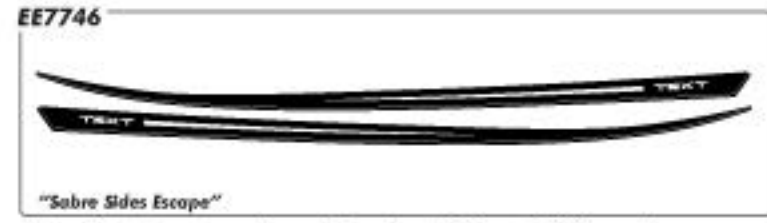

"Sabre Hood"

EE7746

"Sabre Sides Escape"

Available in all colors including wrap film. See color chart or call for details.

- EE7743: Sabre Sides Blank
- EE7800: Sabre Sides SE

Note: Due to extreme conditions, horizontal applications will limit warranty.