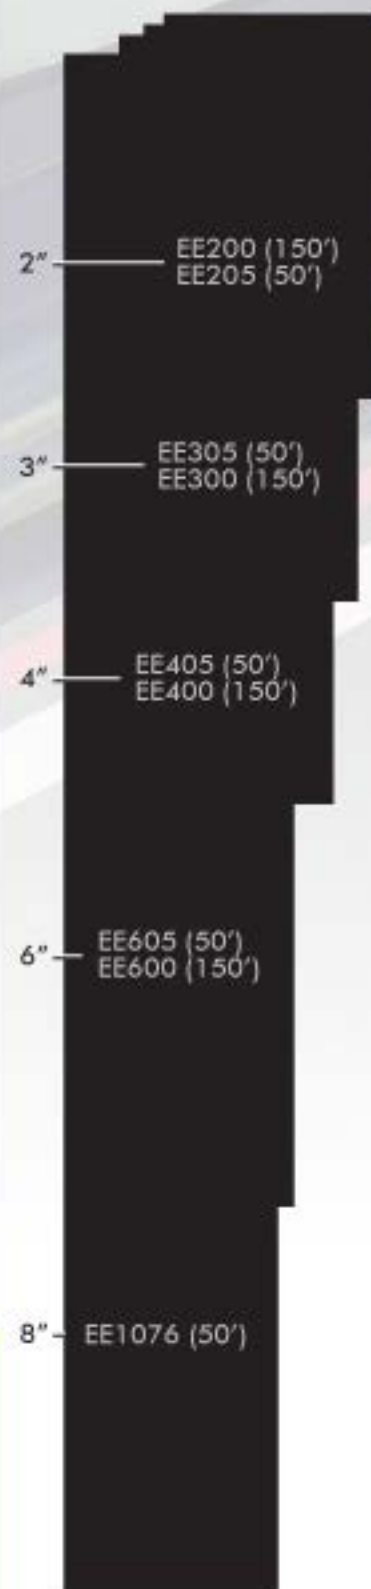

CM04

OAK AMBUSH

CM05

SNOWSTORM

CM06

WOODLAND GHOST

Camo Sheets CM01-CM06: 53" x 129" & 23" X 128" with NO REPEAT (matte lam.)

Note: Due to extreme conditions, horizontal applications will limit warranty.