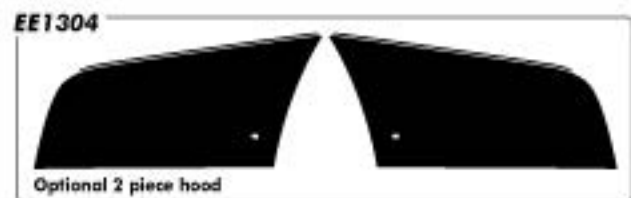

EE3476

"Ripped Accent"

AVENGED

DODGE AVENGER

Designed to fit '08 -'14 Dart.

AVENGER

AVENGER

Optional 2 piece hood