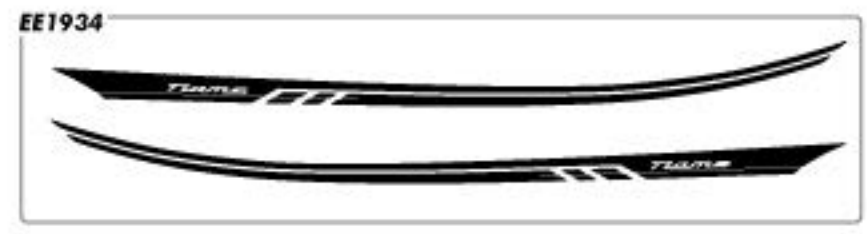

RELAY

VELOSTER VELOSTER

Available in all colors including wrap film. See color chart or call for details.

- EE2255: Strike Blank
- EE2197: Mentum Blank

Available in all colors including wrap film. See color chart or call for details.