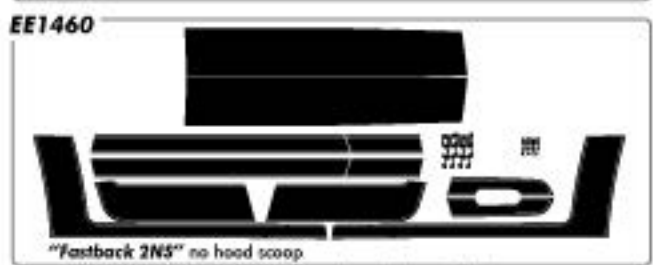

Note: Due to extreme conditions, horizontal applications will limit warranty.

Available in all colors including wrap film.
 See color chart or call for details.

Designed to fit '05 -'09 Mustangs.

MUSTANG