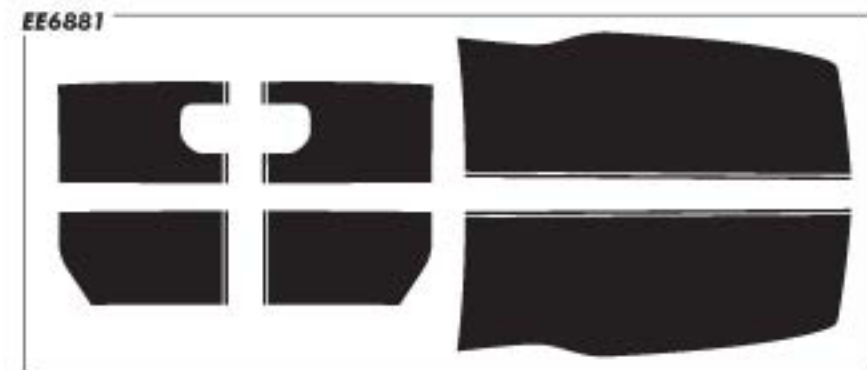

Note: Due to extreme conditions, horizontal applications will limit warranty.

Available in all colors including wrap film. See color chart or call for details.
EE5896: Tailgate Letters
*Does not fit Multi Flex tailgate.