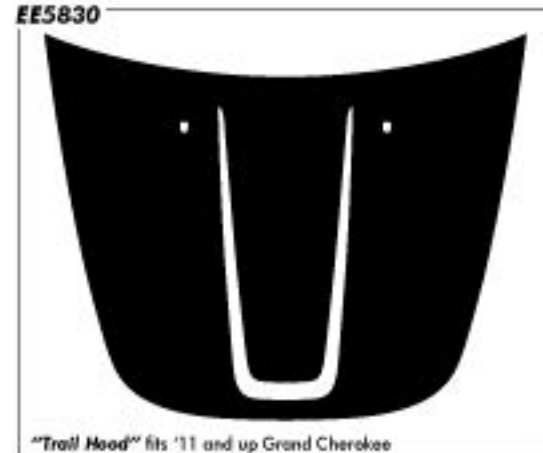

"Trail Hood" fits '11 and up Grand Cherokee

Note: Due to extreme conditions, horizontal applications will limit warranty.

Available in all colors including wrap film.
See color chart or call for details.