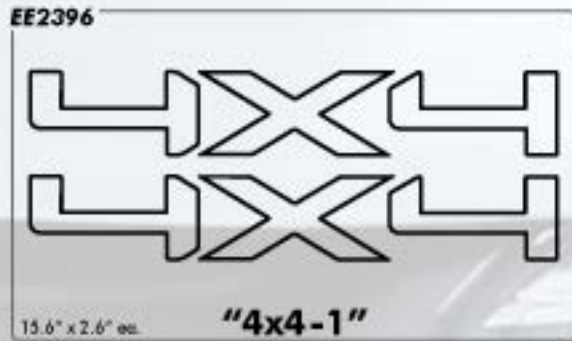

4x4

VERSATILE

Available in all colors
including wrap film.
See color chart or call for details.

VERSATILE

MORE
COMING
SOON

MORE COMING SOON