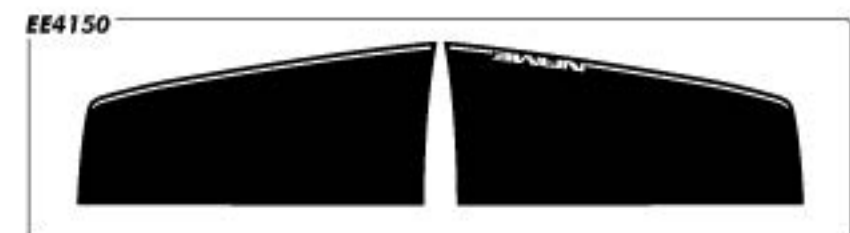

Note: Due to extreme conditions, horizontal applications will limit warranty.

Available in all colors including wrap film. See color chart or call for details.

EE4278: Summit Hood Blank