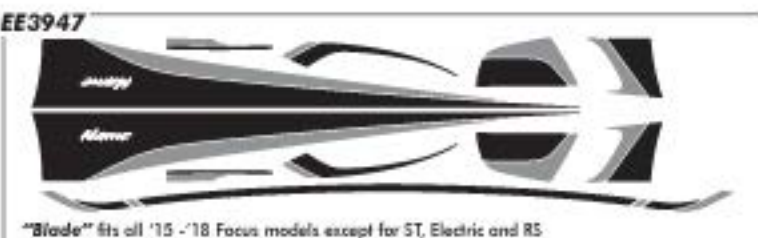

BLADE ST

Designed to fit the '15 - '18 Focus.

BLADE ST SOLID

EE3947

"Blade" fits all '15 -'18 Focus models except for ST, Electric and RS

EE3948

"Blade ST Solid" fits '15 -'18 Focus ST only.

EE3947 Blade / EE3948 Blade ST