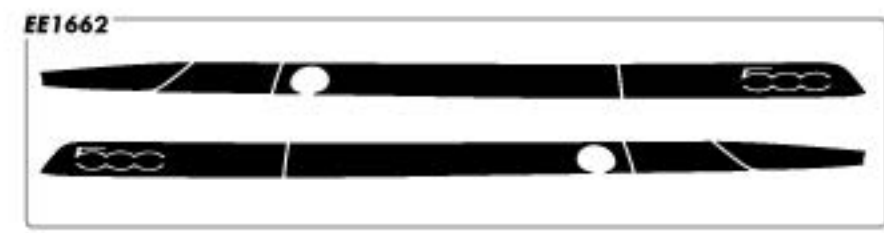

*Digitally printed graphic

FIAT ROCKER STROBE

FIAT 500

Available in all colors including wrap film. See color chart or call for details.

EE2001: 500 Strobe Blank

FIAT SE5

SE5CHECK

FIAT 500