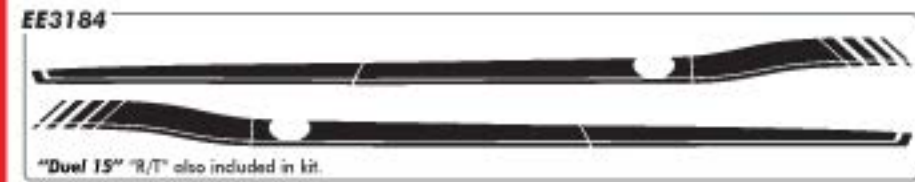

Note: Due to extreme conditions, horizontal applications will limit warranty.

DUEL 15

Designed to fit '11 and above Challengers.

FURY

CHALLENGER

EE3184

"Duel 15" "R/T" also included in kit.

Available in all colors including wrap film. See color chart or call for details.