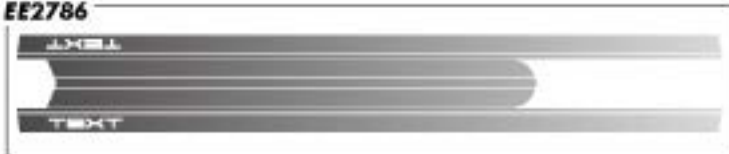

Designed to fit '13 - '14 Mustangs.

Designed to fit '13 - '14 Mustangs

MUSTANG MUSTANG

EE2786

Note: Due to extreme conditions, horizontal applications will limit warranty.

EE2786 Color combinations available: