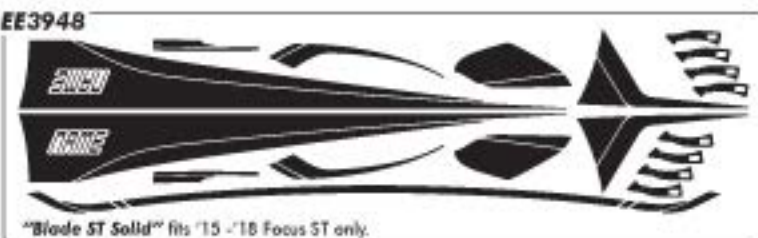

BLADE ST

Designed to fit the '15 - '18 Focus.

BLADE ST SOLID

EE3947

"Blade" fits all '15 -'18 Focus models except for ST, Electric and RS

EE3948

"Blade ST Solid" fits '15 -'18 Focus ST only.

EE3947 Blade / EE3948 Blade ST