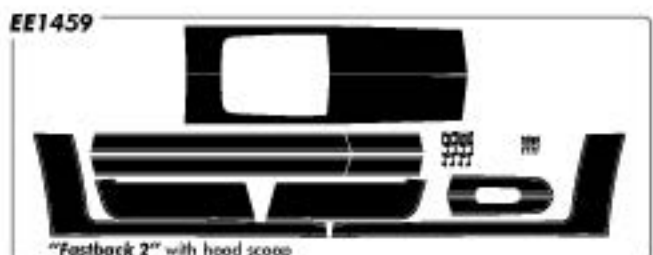

Note: Due to extreme conditions, horizontal applications will limit warranty.

Available in all colors including wrap film.
 See color chart or call for details.

Designed to fit '05 -'09 Mustangs.

MUSTANG