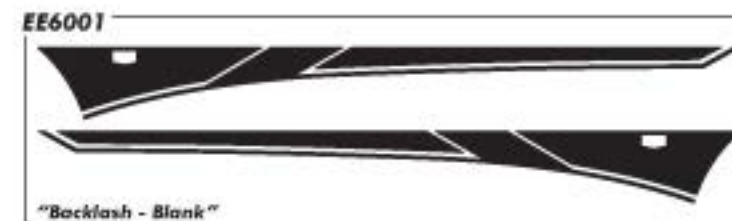

CAMARO

Backlash Fits '16 and up Camaro.

Backlash SS shown here.

Backlash - Badge Void

Backlash 2 - Name Void

Backlash 2 SS shown here.

CAMARO

"Backlash - Blank"