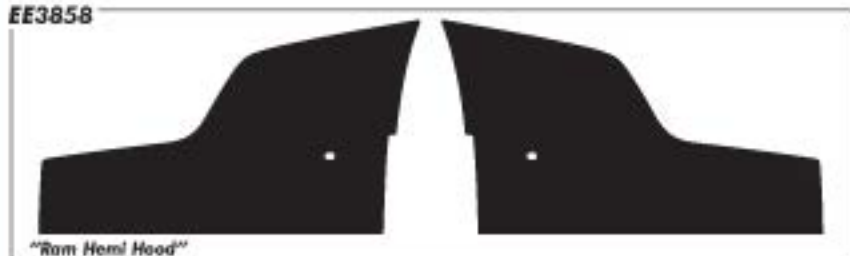

Note: Due to extreme conditions, horizontal applications will limit warranty.

EE3859