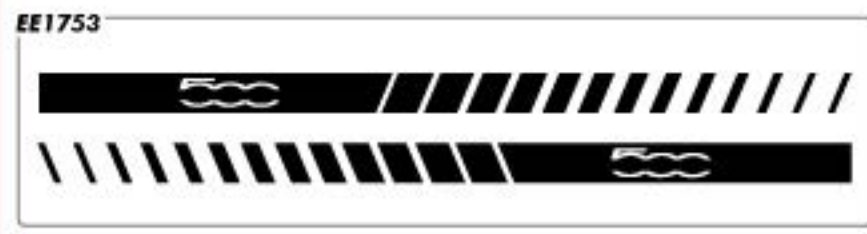

Available in all colors including wrap film. See color chart or call for details.

EE2001: 500 Strobe Blank