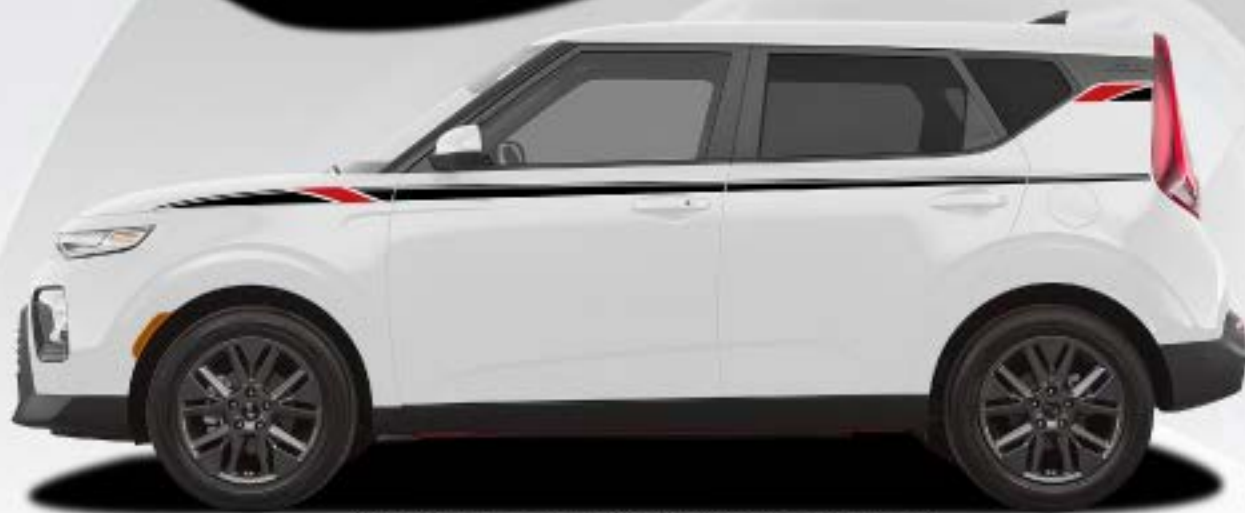

OVERSOUL

KIA SOUL

Designed to fit '20 and above Souls.

Oversoul shown here with **Oversoul Accents** (sold separately)

SOUL

EE6491