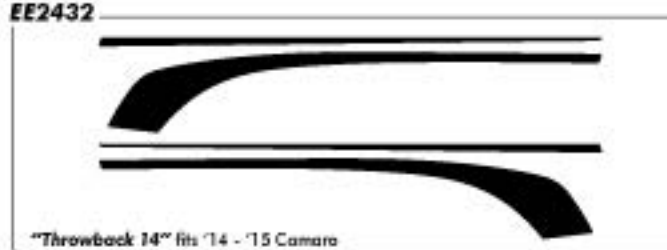

"Throwback" fits 2009-2013 Camaro

Fits '09 - '15 Camaros.

"Throwback 14" fits '14 - '15 Camaro

Available in all colors including wrap film. See color chart or call for details.